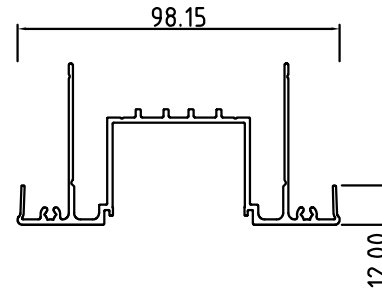

Setting Capping
RST-64/17

Setting Receiving Track
RST-64/19

Setting Cavity Slider Head
RST-64/38

Supreme Carcass Brace
SCB-23

Supreme Carcass Channel
SCS-64/34

Supreme Sliding Track
SCT-32

Pelmet Adaptor
SCP-28

Snap On Pelmet
SCP-29

SYSTEM COMPONENTS

64 SETTING CAVITY SLIDING UNIT

26:08:2016