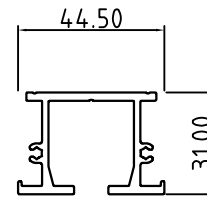

Setting Capping
RST-64/17

Setting Receiving Track
RST-64/19

Setting Cavity Slider Head
RST-64/38

Supreme Carcass Brace
SCB-23

Supreme Carcass Channel
SCS-64/34

Supreme Sliding Track
SCT-32

Pelmet Adaptor
SCP-28

Snap On Pelmet
SCP-29

SYSTEM COMPONENTS

64 SETTING CAVITY SLIDING UNIT

26:08:2016