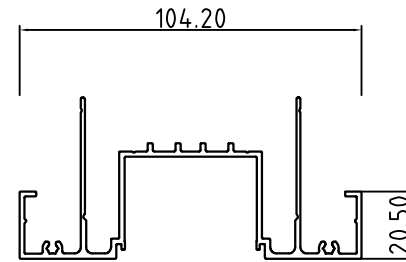

Supreme Cavity Capping
SCS-64/17

Supreme Receiving Track
SCS-64/19

Supreme Cavity Slider Head
SCS-64/38

6mm Villa Board
Adaptor
DPS-06

10mm Plaster Board
Adaptor
DPS-07

Supreme Carcass Brace
SCB-23

Supreme Carcass Channel
SCS-64/34

Supreme Sliding Track
SCT-32

Pelmet Adaptor
SCP-28

Snap On Pelmet
SCP-29

SYSTEM COMPONENTS

SUPREME 64 CAVITY SLIDING UNIT

26:08:2016