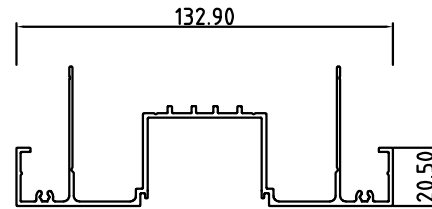

Supreme Cavity Capping  
SCS-92/17

Supreme Receiving Track  
SCS-92/19

Supreme Cavity Slider Head  
SCS-92/38

6mm Villa Board  
Adaptor  
DPS-06

10mm Plaster Board  
Adaptor  
DPS-07

Supreme Carcass Brace  
SCB-23

Supreme Carcass Channel  
SCS-92/34

Supreme Sliding Track  
SCT-32

Pelmet Adaptor  
SCP-28

Snap On Pelmet  
SCP-29

SYSTEM COMPONENTS

SUPREME 92 CAVITY SLIDING UNIT

26:08:2016