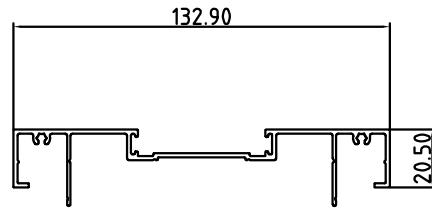

Supreme Cavity Capping  
SCS-92/17

Supreme Receiving Track  
SCS-92/19

Supreme Cavity Slider Head  
SCS-92/38

6mm Villa Board  
Adaptor  
DPS-06

10mm Plaster Board  
Adaptor  
DPS-07

Supreme Carcass Brace  
SCB-23

Supreme Carcass Channel  
SCS-92/34

Supreme Sliding Track  
SCT-32

Pelmet Adaptor  
SCP-28

Snap On Pelmet  
SCP-29

SYSTEM COMPONENTS

SUPREME 92 CAVITY SLIDING UNIT

26:08:2016